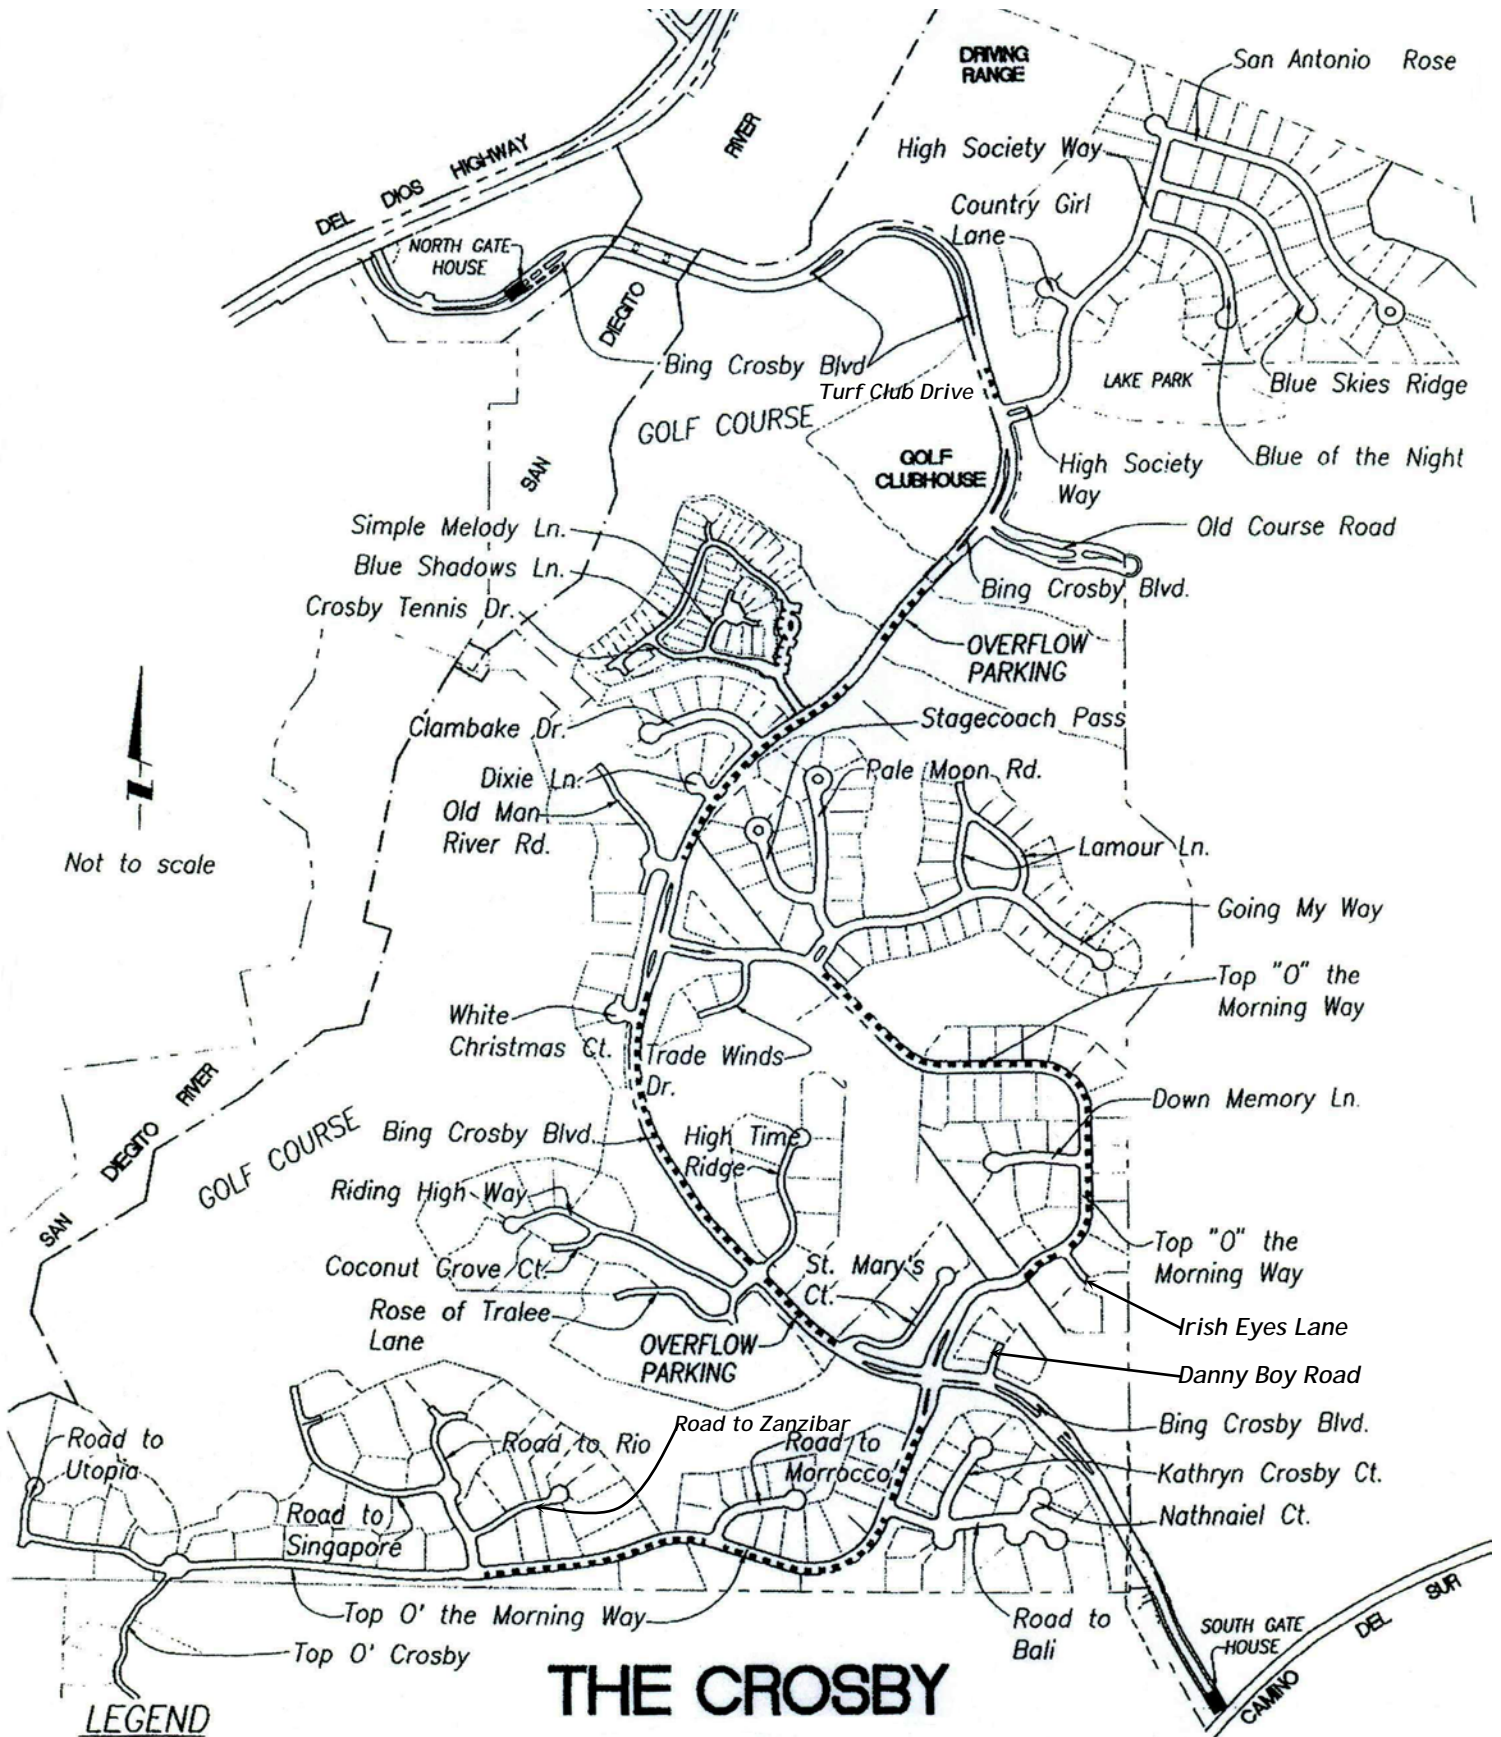

NO PARKING ON ANY STREET

(Except in overflow parking areas) Please park in driveway.

LEGEND

----- OVER FLOW PARKING

THE CROSBY

SPEED LIMIT 25 MPH